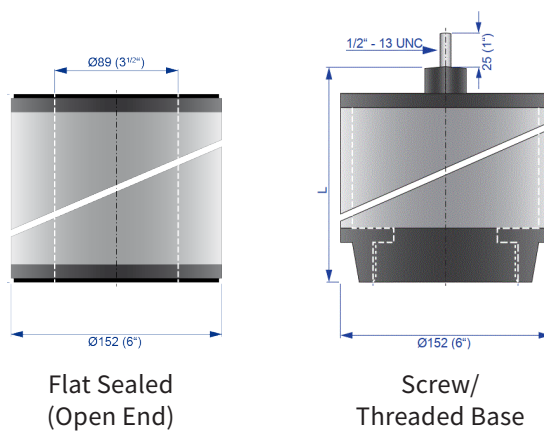

Endcap Styles

Element Selection

Media	Nominal Length L		Flat Sealed (Open End)	Nominal Length L		Screw/ Threaded Base
	mm	inch		mm	inch	
T, S	729¹⁾	29¹⁾	FDS-629-__	761¹⁾	29¹⁾	FDS-629-__TB
	844¹⁾	33¹⁾	FDS-633-__	876¹⁾	33¹⁾	FDS-633-__TB
	965¹⁾	38¹⁾	FDS-638-__	999¹⁾	38¹⁾	FDS-638-__TB
	1095	44	FDS-644-__	1127	44¹⁾	FDS-644-__TB
	1422	56	FDS-656-__	1456	56¹⁾	FDS-656-__TB

1) Non-standard length. This and other lengths not shown are also available. Please inquire.